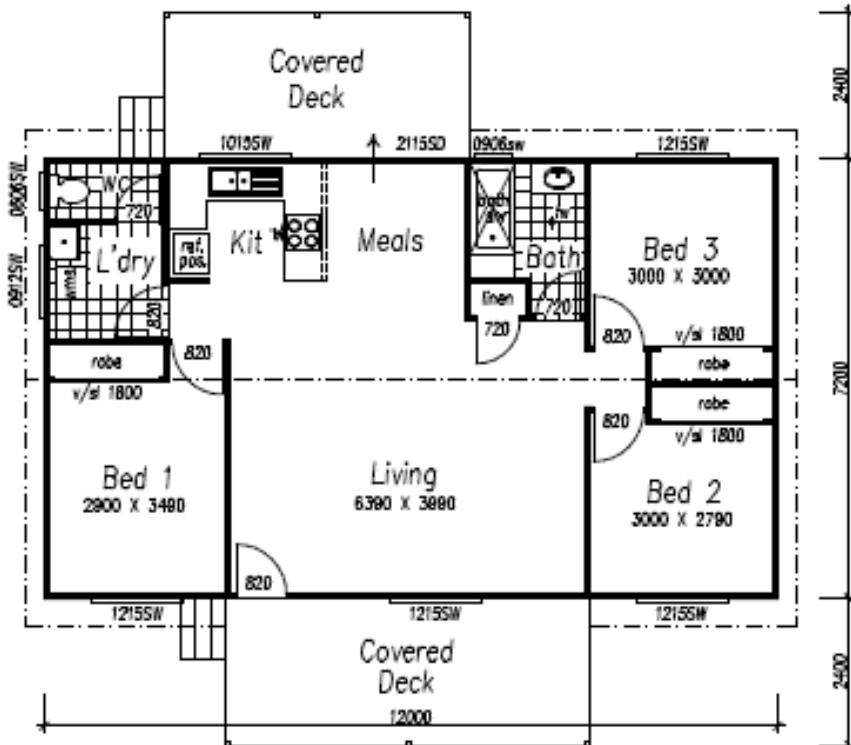

133 YOUNGMAN STREET, KINGAROY QLD 4610
PHONE 07 4162 5922 FAX 07 4162 5933
EMAIL admininfo@johnprovanbuilding.com.au