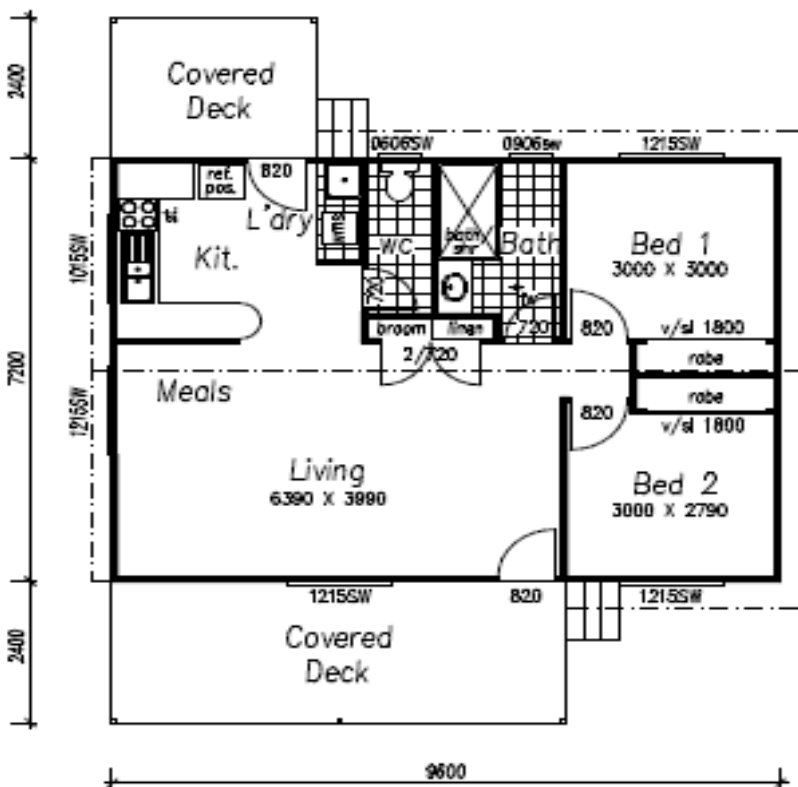

133 YOUNGMAN STREET, KINGAROY QLD 4610
PHONE 07 4162 5922 FAX 07 4162 5933
EMAIL admininfo@johnprovanbuilding.com.au